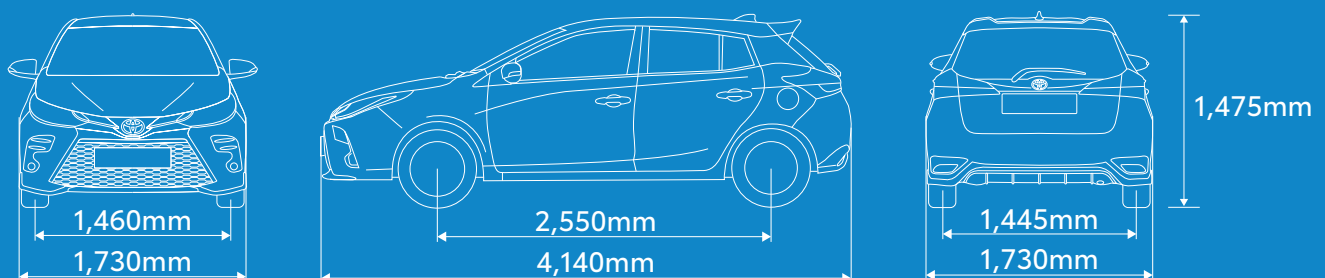

SPECIFICATIONS

		1.5G	1.5E
ENGINE			
Model		2NR-FE	
Type		4-cylinder, In-line, 16-valve, DOHC with Dual VVT-i	
Displacement	cc (mm)	1,496	
Max. output	PS / rpm	107 / 6,000	
Max. torque	Nm / rpm	140 / 4,200	
TRANSMISSION			
Type		Continuously Variable Transmission (CVT) with 7-speed Sport Sequential Shiftmatic mode	
CHASSIS			
Suspension Type	Front / Rear	MacPherson Strut with Stabiliser	Torsion Beam with Stabiliser
Brakes	Front / Rear	Ventilated Disc / Solid Disc	Ventilated Disc / Drum
Tyres & Rims		195/50R16, Alloy	
Spare Tyre & Rim		195/50R16, Alloy	
Steering		Electric Power Steering (EPS)	
MEASUREMENTS			
Kerb Weight	kg	1,140	1,115
Fuel Tank Capacity	litre	42	
Minimum Turning Radius	m	5.1	
EXTERIOR			
Headlamps	Type	LED with Follow-me-home Function	
	Levelling	Manual	
Rear Combi Lamps	Type	LED	
Daytime Running Lights (DRL)		LED	
Door Outer Handle		Chrome Plated	Body Colour
Windshield Glass		Acoustic	
Front Grille		Colour with Plating	
Fog Lamps	Front / Rear	LED / With	
Wing Mirrors		Power-adjustable & Retractable with Turn Indicators and Auto Fold Function	
RFID		With	

DIMENSIONS