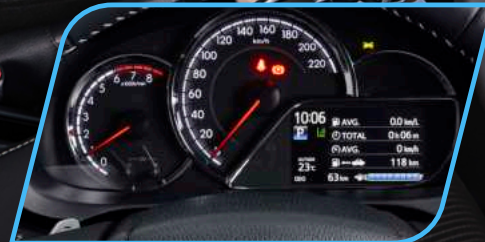

### **New 4.2" Multi-information Display (MID)**

Displays crucial driving information clearly. Speedometer comes with a new Optitron Meter design.